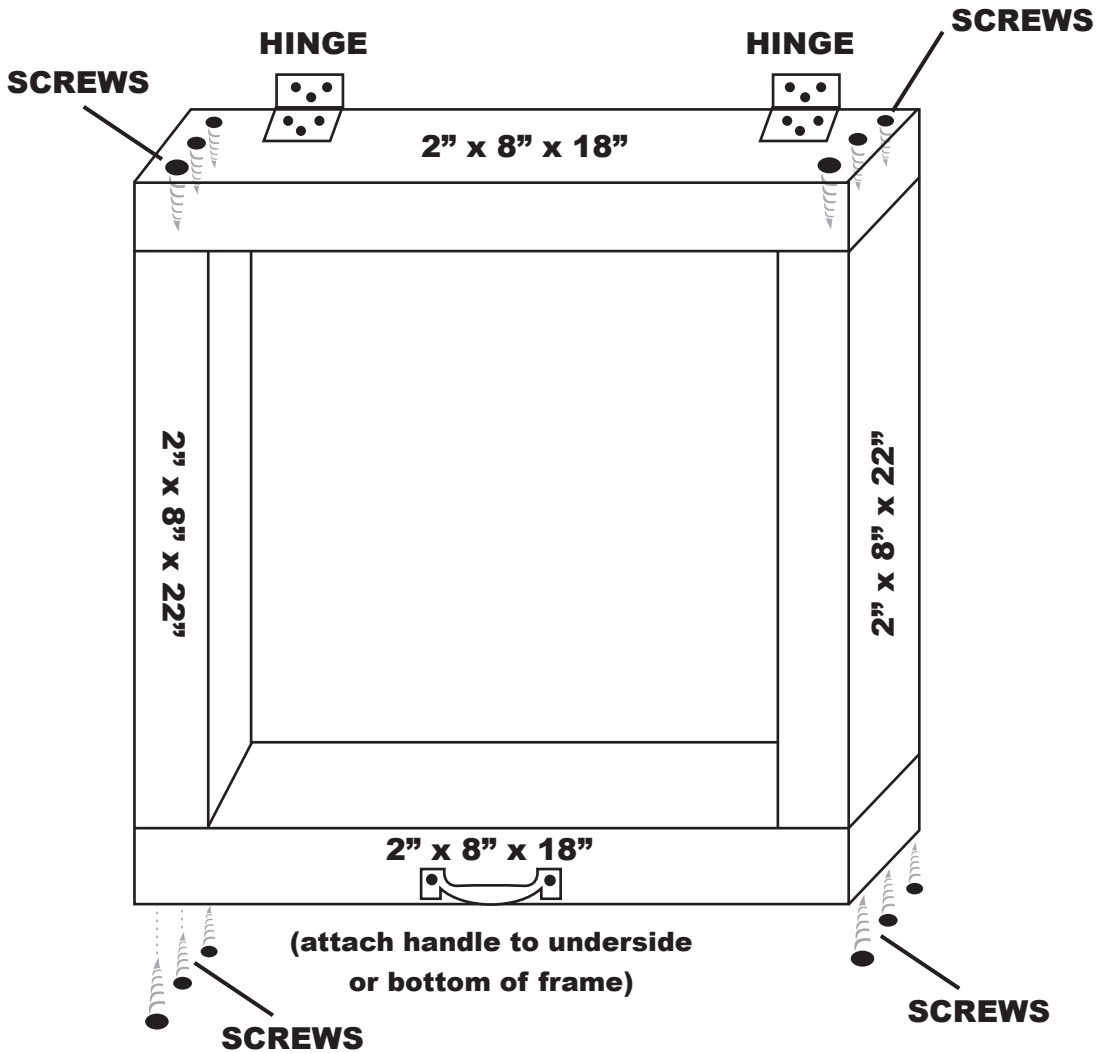

ANTI-SMART METER "CAGE" BOX – PROJECT FOR DIYers

tsunami831@comcast.net

16" x 22"
WIRE MESH
WELDED WIRE
1/2" x 1/2"
SQUARES
(to be stapled to front
of wood frame)